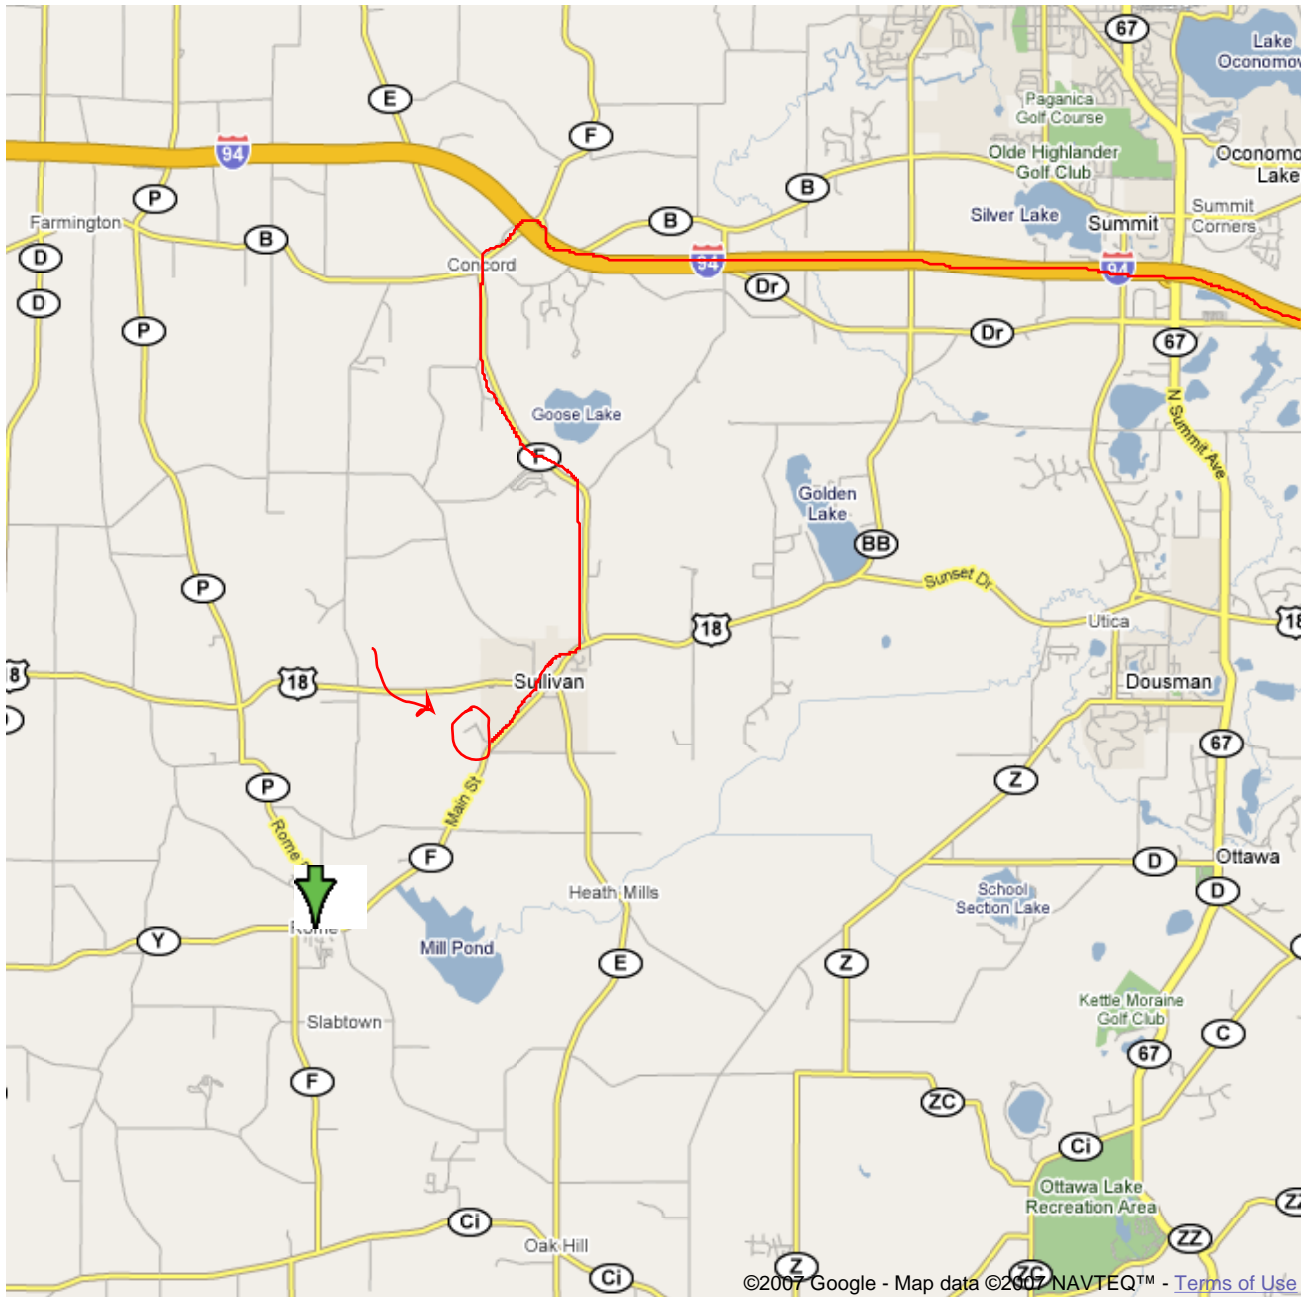

Address **Rome Wisconsin**

Notes Exit at County f (#275). Go south on F through Sullivan. Park is on your right before coming into Rome.

Address **Rome**
Wisconsin