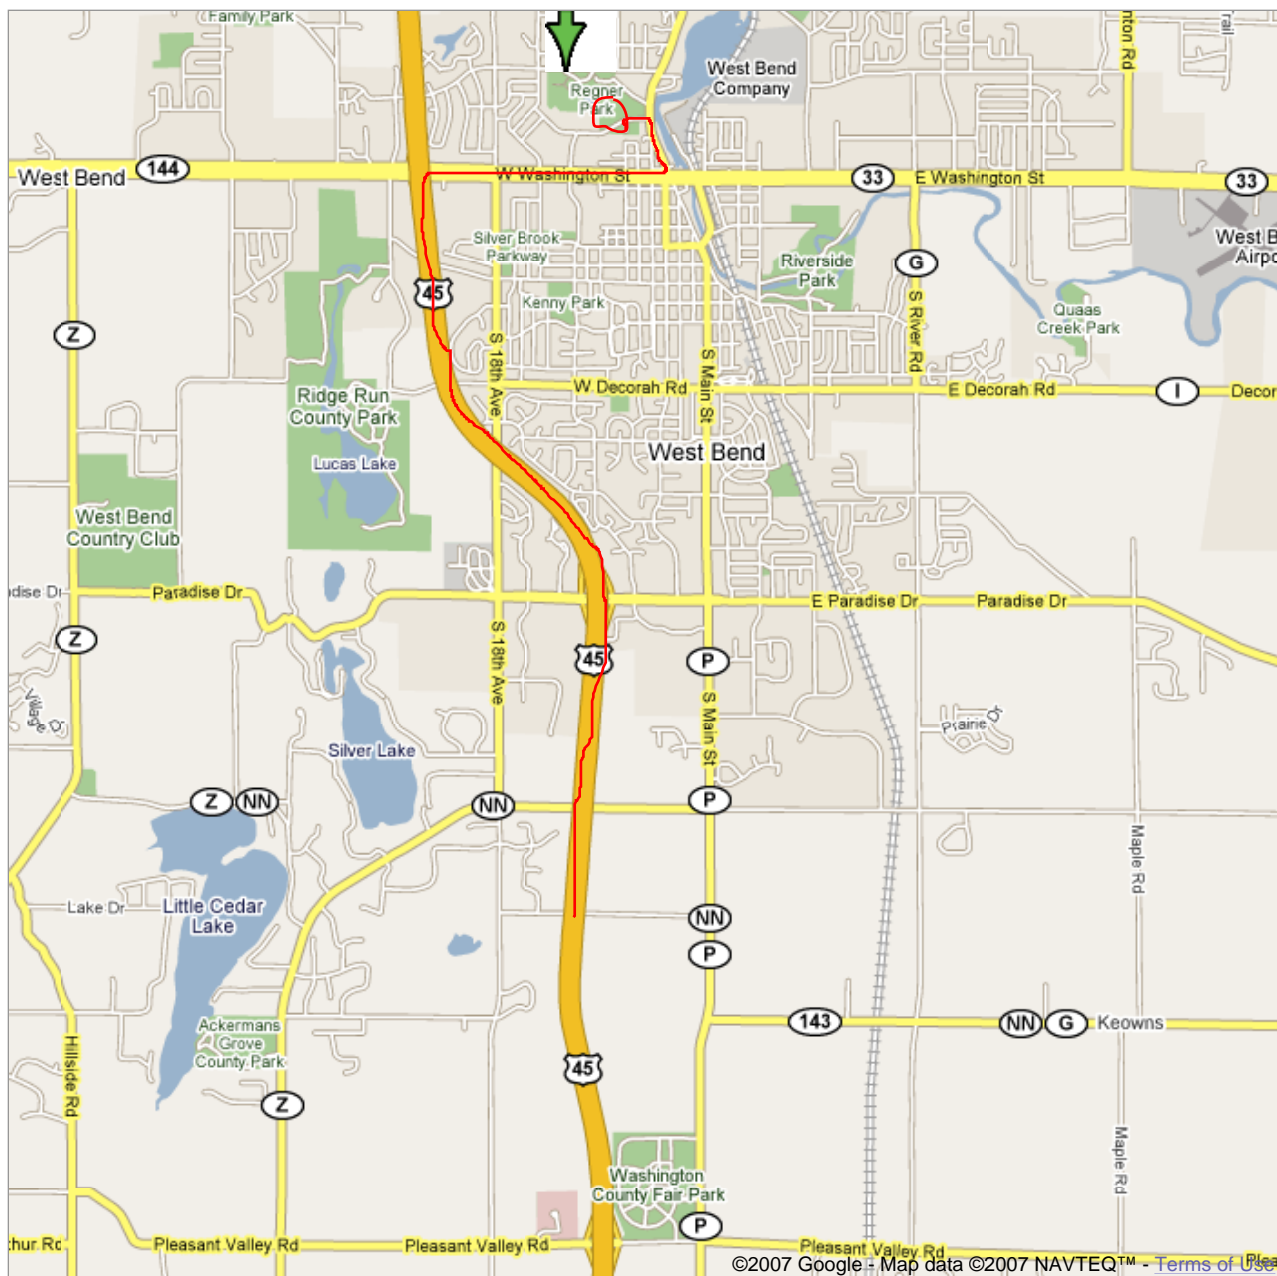

Address **Regner Park**  
**1239 Park Ave**  
**West Bend, WI**

Map Satellite Hybrid

Directions from here  
Directions to here  
Zoom in  
Zoom out  
Center map here