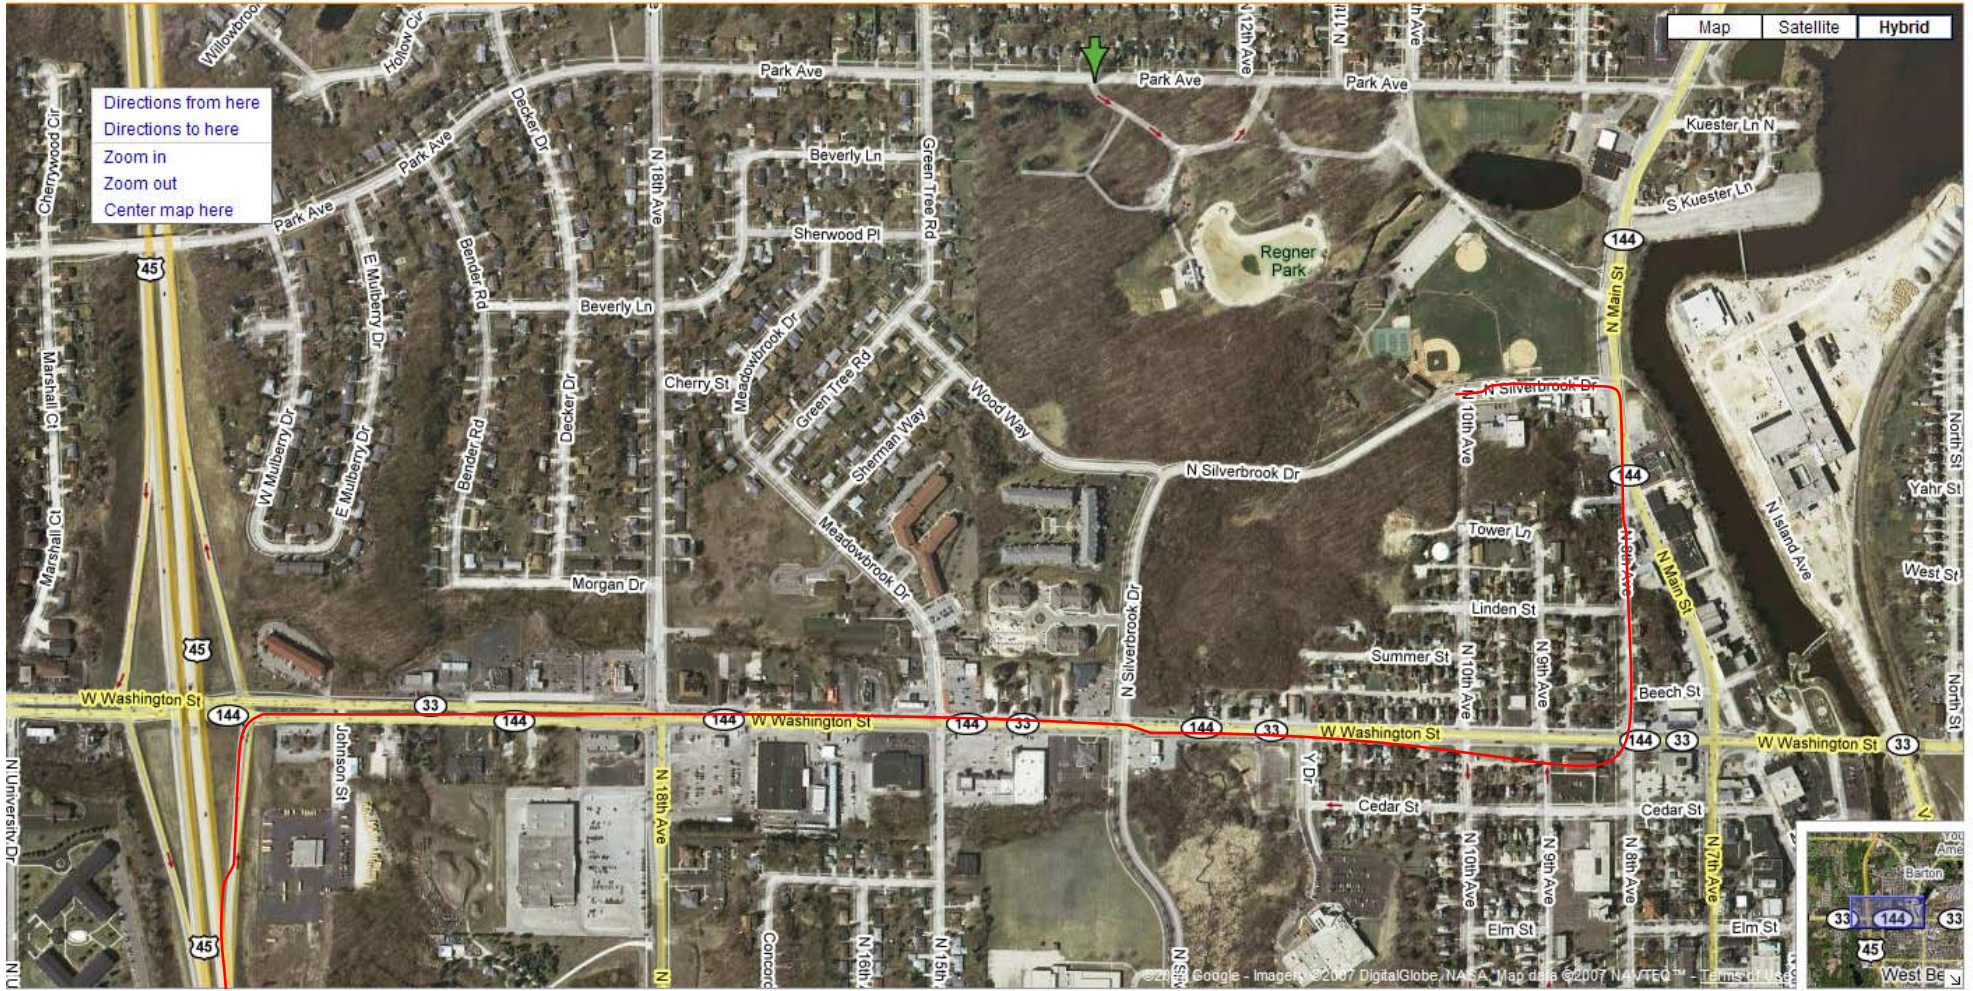

Address **Regner Park**  
**1239 Park Ave**  
**West Bend, WI**

Map Satellite Hybrid

Directions from here  
Directions to here  
Zoom in  
Zoom out  
Center map here